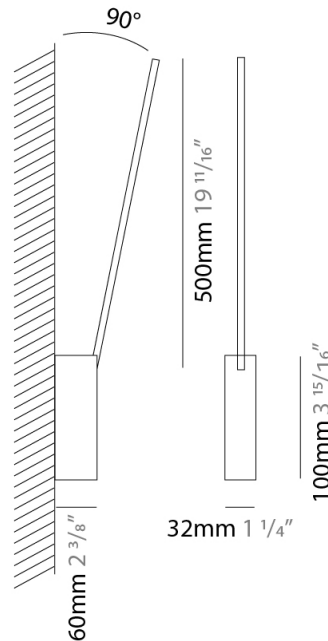

GENERAL

Series: Spillo
 Subseries: Spillo 1 Rod
 Brand: Icone
 Division: Design
 Mounting Type: Surface
 Mounting Location: Wall
 Subcategory: Ambient

PHYSICAL

Shape: Rectangle
 Width (mm): 32
 Width (in): 1 ¼
 Height (mm): 500
 Height (in): 19 11/16
 Extension (mm): 460
 Extension (in): 18 1/8
 Light Distribution: Direct / Indirect
 Fixture Finish: WHI / WHC / BLK / BGD
 Fixture Material: Brass

LED

Color Temperature (°K): 2700 / 3000
 Nominal Lumen (lm): 440
 CRI: >90 CRI
 Lamp Life (hrs): 50000

OPTICAL

Adjustability: Tilt 90°

RATINGS AND CERTIFICATIONS

Certified By: Certified for North American Standards
 IP rating: IP20

SPILLO 1 ROD SURFACE

D42034-

PROJECT

TYPE

SPECIFIER

QUANTITY

DATE

D

GENERAL

Series: Spillo
 Subseries: Spillo 2 Rod
 Brand: Icone
 Division: Design
 Mounting Type: Surface
 Mounting Location: Wall
 Subcategory: Ambient

PHYSICAL

Shape: Rectangle
 Width (mm): 32
 Width (in): 1 1/4
 Height (mm): 1090
 Height (in): 42 15/16
 Extension (mm): 660
 Extension (in): 26
 Light Distribution: Direct / Indirect
 Fixture Finish: WHI / WHC / BLK / BGD
 Fixture Material: Brass