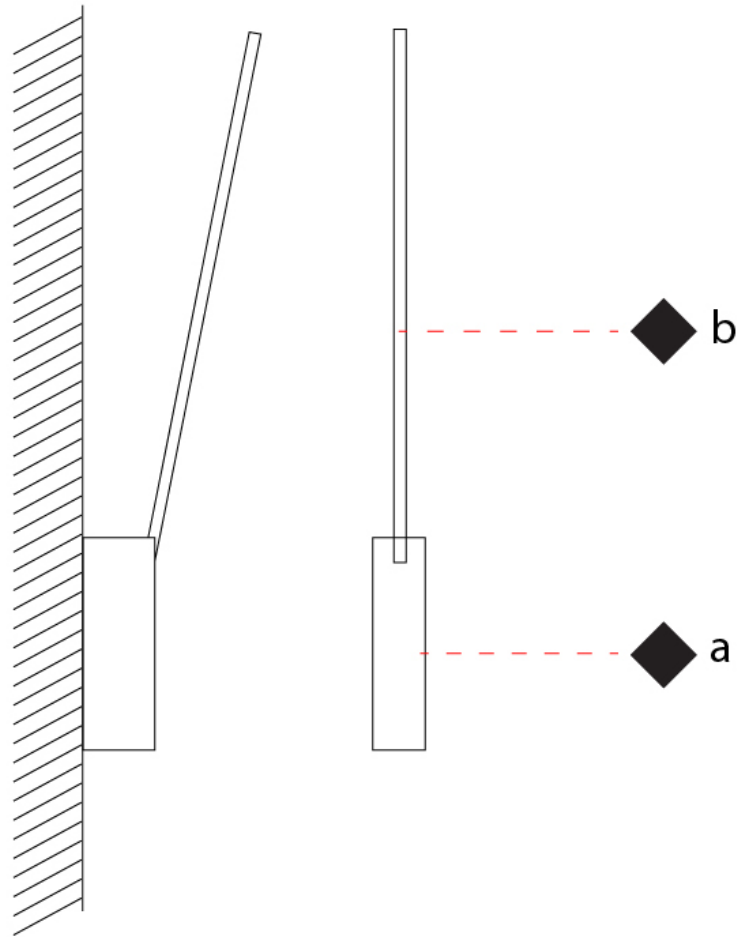

GENERAL

Series: Spillo
 Subseries: Spillo 1 Rod
 Brand: Icone
 Division: Design
 Mounting Type: Surface
 Mounting Location: Wall
 Subcategory: Ambient

PHYSICAL

Shape: Rectangle
 Width (mm): 32
 Width (in): 1 ¼
 Height (mm): 500
 Height (in): 19 11/16
 Extension (mm): 460
 Extension (in): 18 1/8
 Light Distribution: Direct / Indirect
 Fixture Finish: WHI / WHC / BLK / BGD
 Fixture Material: Brass

SPILLO 1 ROD SURFACE

D42034-

PROJECT

TYPE

SPECIFIER

QUANTITY

DATE

D

GENERAL

Series: Spillo
 Subseries: Spillo 2 Rod
 Brand: Icone
 Division: Design
 Mounting Type: Surface
 Mounting Location: Wall
 Subcategory: Ambient

PHYSICAL

Shape: Rectangle
 Width (mm): 32
 Width (in): 1 1/4
 Height (mm): 1090
 Height (in): 42 15/16
 Extension (mm): 660
 Extension (in): 26
 Light Distribution: Direct / Indirect
 Fixture Finish: WHI / WHC / BLK / BGD
 Fixture Material: Brass