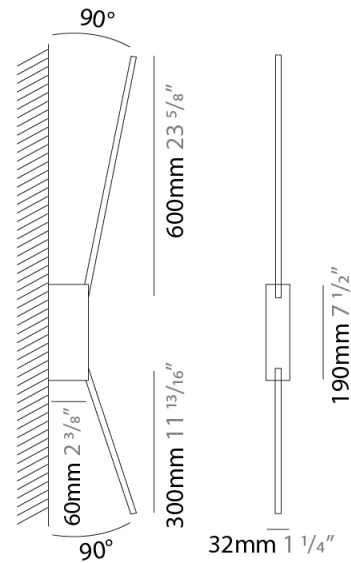

GENERAL

Series: Spillo
 Subseries: Spillo 1 Rod
 Brand: Icone
 Division: Design
 Mounting Type: Surface
 Mounting Location: Wall
 Subcategory: Ambient

PHYSICAL

Shape: Rectangle
 Width (mm): 32
 Width (in): 1 ¼
 Height (mm): 500
 Height (in): 19 11/16
 Extension (mm): 460
 Extension (in): 18 1/8
 Light Distribution: Direct / Indirect
 Fixture Finish: WHI / WHC / BLK / BGD
 Fixture Material: Brass

GENERAL

Series: Spillo
 Subseries: Spillo 2 Rod
 Brand: Icone
 Division: Design
 Mounting Type: Surface
 Mounting Location: Wall
 Subcategory: Ambient

PHYSICAL

Shape: Rectangle
 Width (mm): 32
 Width (in): 1 1/4
 Height (mm): 1090
 Height (in): 42 15/16
 Extension (mm): 660
 Extension (in): 26
 Light Distribution: Direct / Indirect
 Fixture Finish: WHI / WHC / BLK / BGD
 Fixture Material: Brass

LED

Color Temperature (°K): 2700 / 3000
 Nominal Lumen (lm): 990
 CRI: >90 CRI
 Lamp Life (hrs): 50000

OPTICAL

Adjustability: Tilt 90°

RATINGS AND CERTIFICATIONS

Certified By: Certified for North American Standards
 IP rating: IP20