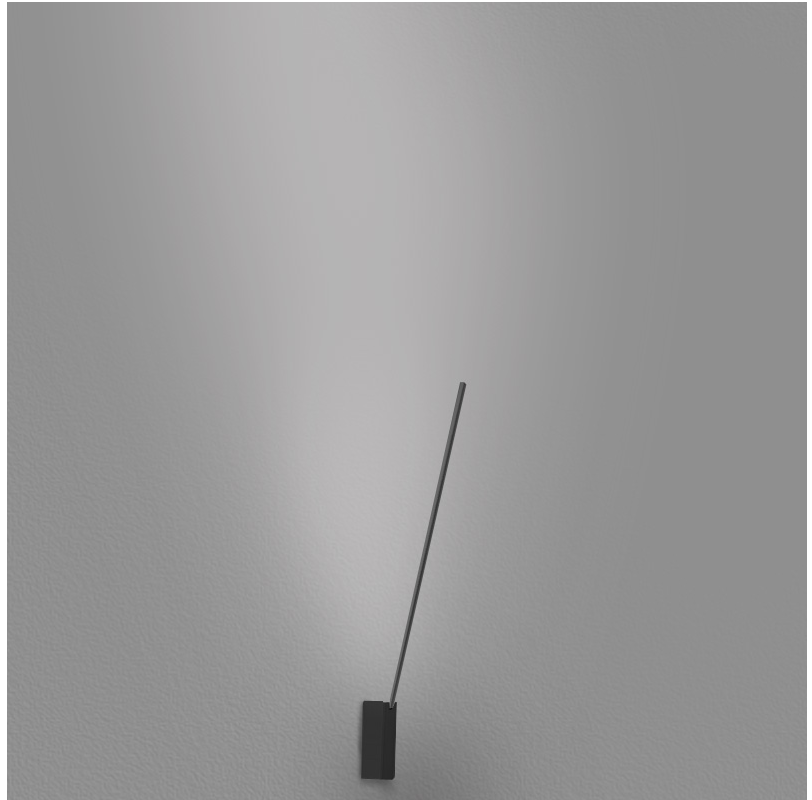

PROJECT	
TYPE	
SPECIFIER	
QUANTITY	
DATE	

SPILLO 1 ROD SURFACE

D42034- -

base number
 Color Temperature Finish Options

- To build a product code in our configurator select the specify button on the base model # product page
- To build a manual product code on this datasheet choose from the options listed below in blue font and add the suffix to the base model #

GENERAL

Series: Spillo
 Subseries: Spillo 1 Rod
 Brand: Icone
 Division: Design
 Mounting Type: Surface
 Mounting Location: Wall
 Subcategory: Ambient

PHYSICAL

Shape: Rectangle
 Width (mm): 32
 Width (in): 1 ¼
 Height (mm): 500
 Height (in): 19 11/16
 Extension (mm): 460
 Extension (in): 18 1/8
 Light Distribution: Direct / Indirect
 Fixture Finish: WHI / WHC / BLK / BGD
 Fixture Material: Brass

LED

Color Temperature (°K): 2700 / 3000
 Nominal Lumen (lm): 440
 CRI: >90 CRI
 Lamp Life (hrs): 50000

OPTICAL

Adjustability: Tilt 90°

RATINGS AND CERTIFICATIONS

Certified By: Certified for North American Standards
 IP rating: IP20

SPILLO 1 ROD SURFACE

D42034-

PROJECT

TYPE

SPECIFIER

QUANTITY

DATE

D